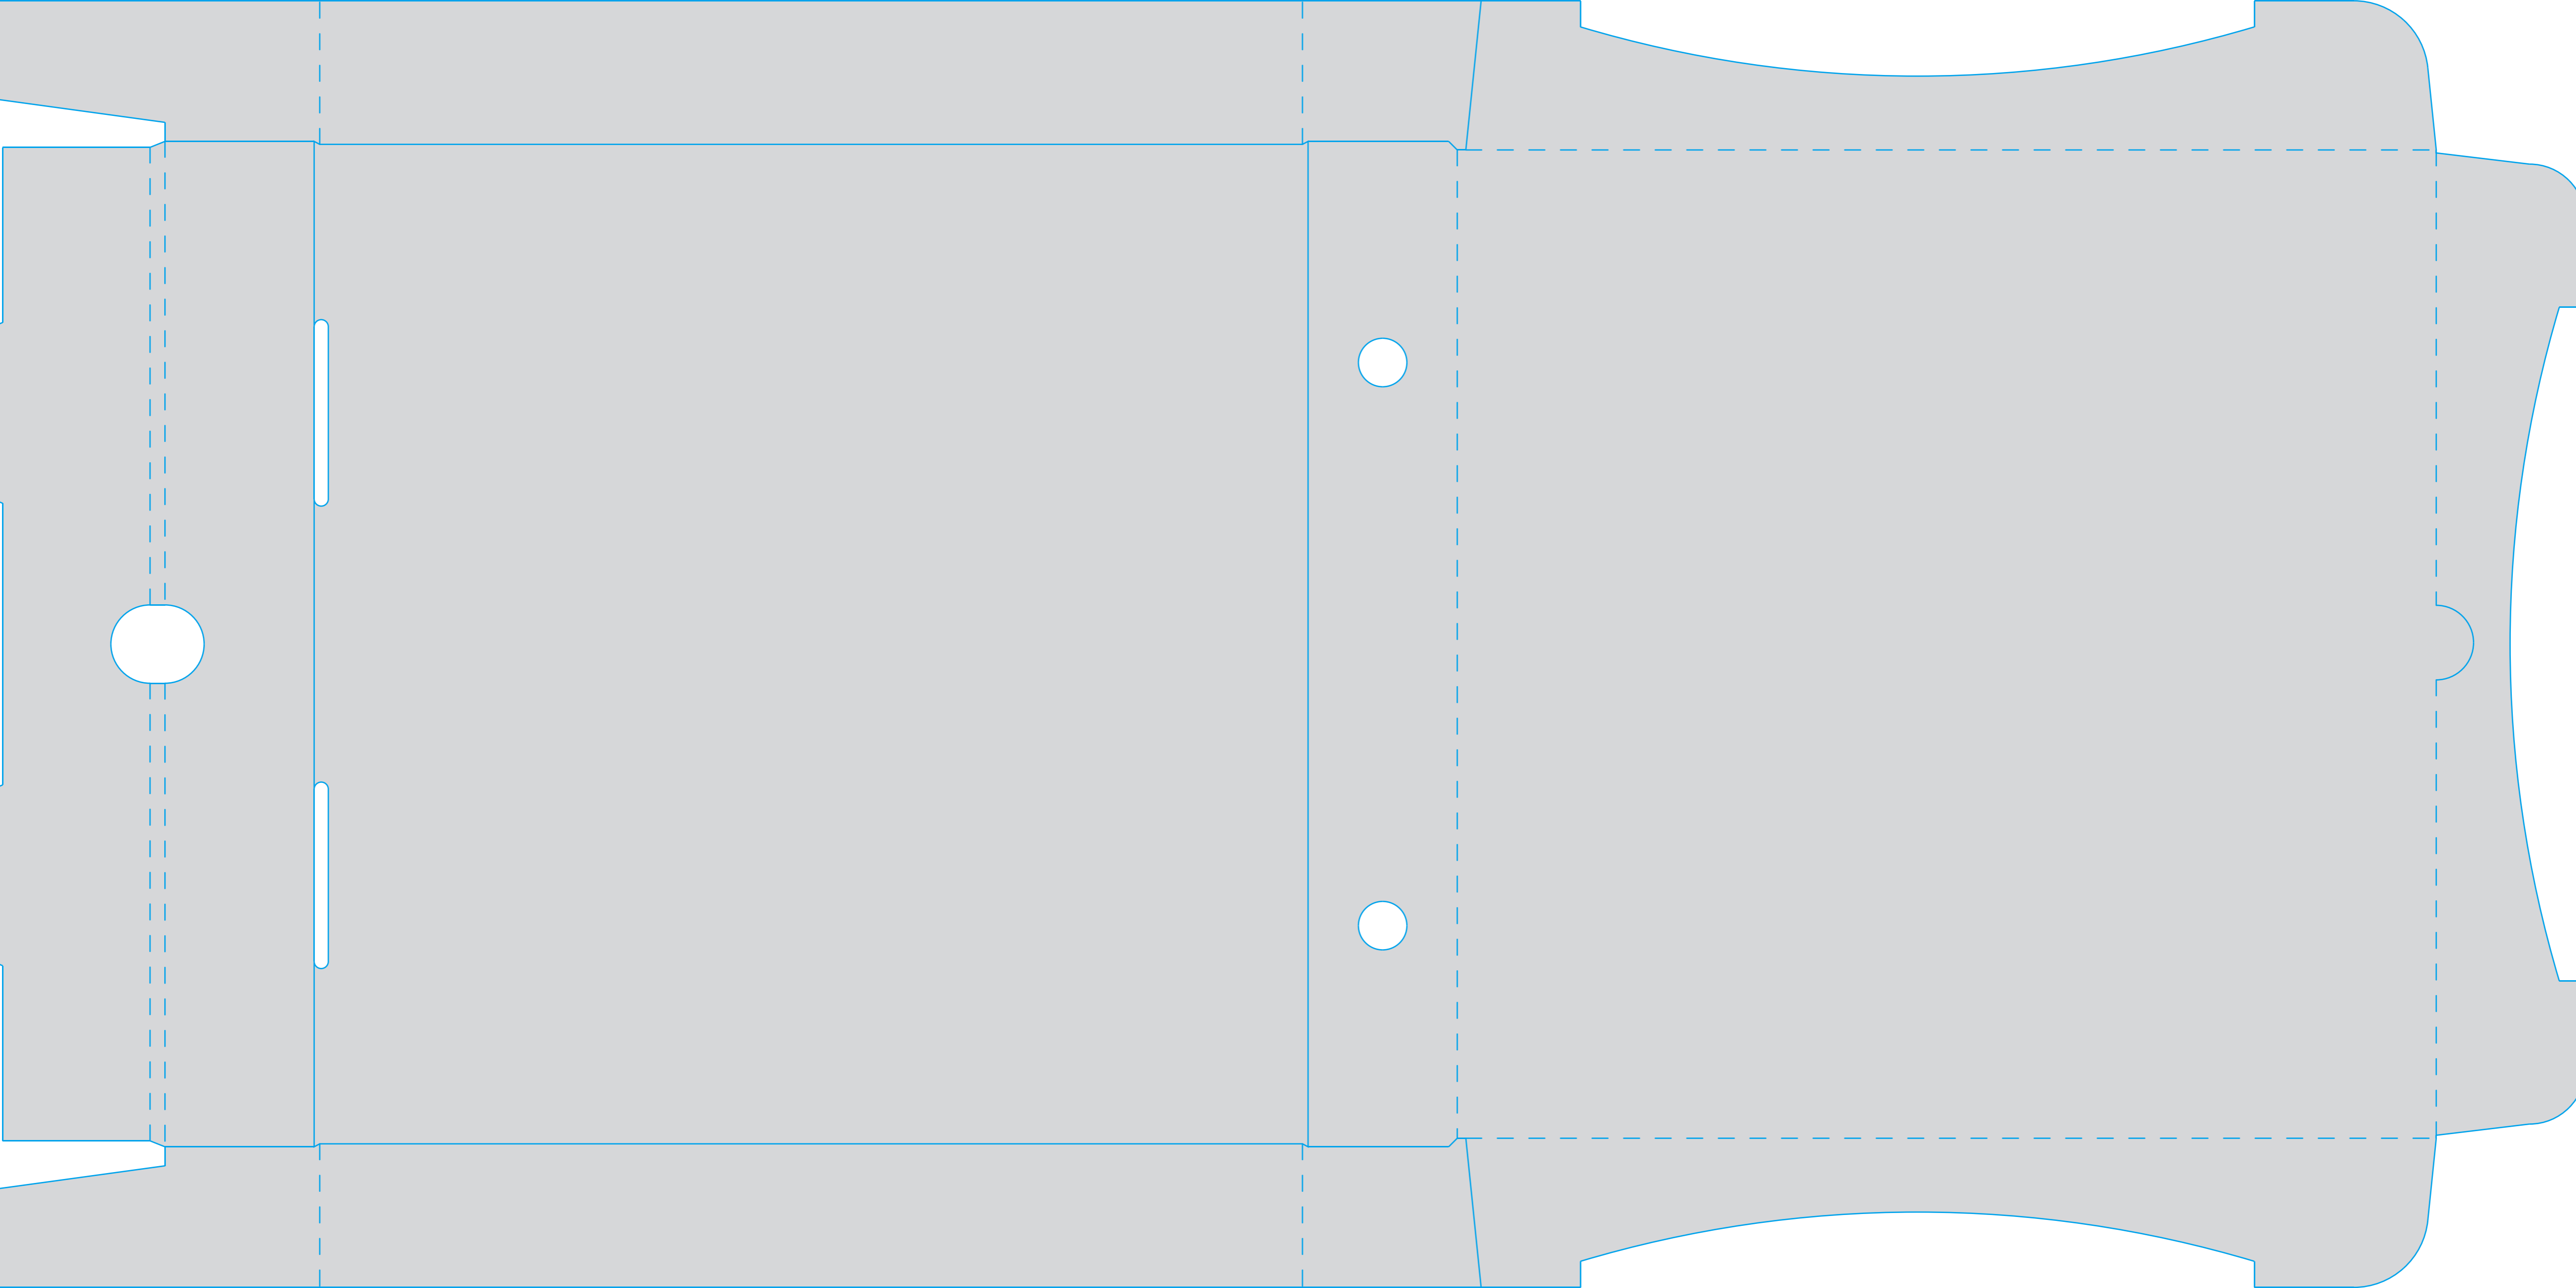

Pizza Box Template

260 x 260 x 40 mm

Bottom

Cover

Printable area

Cut line

Fold line